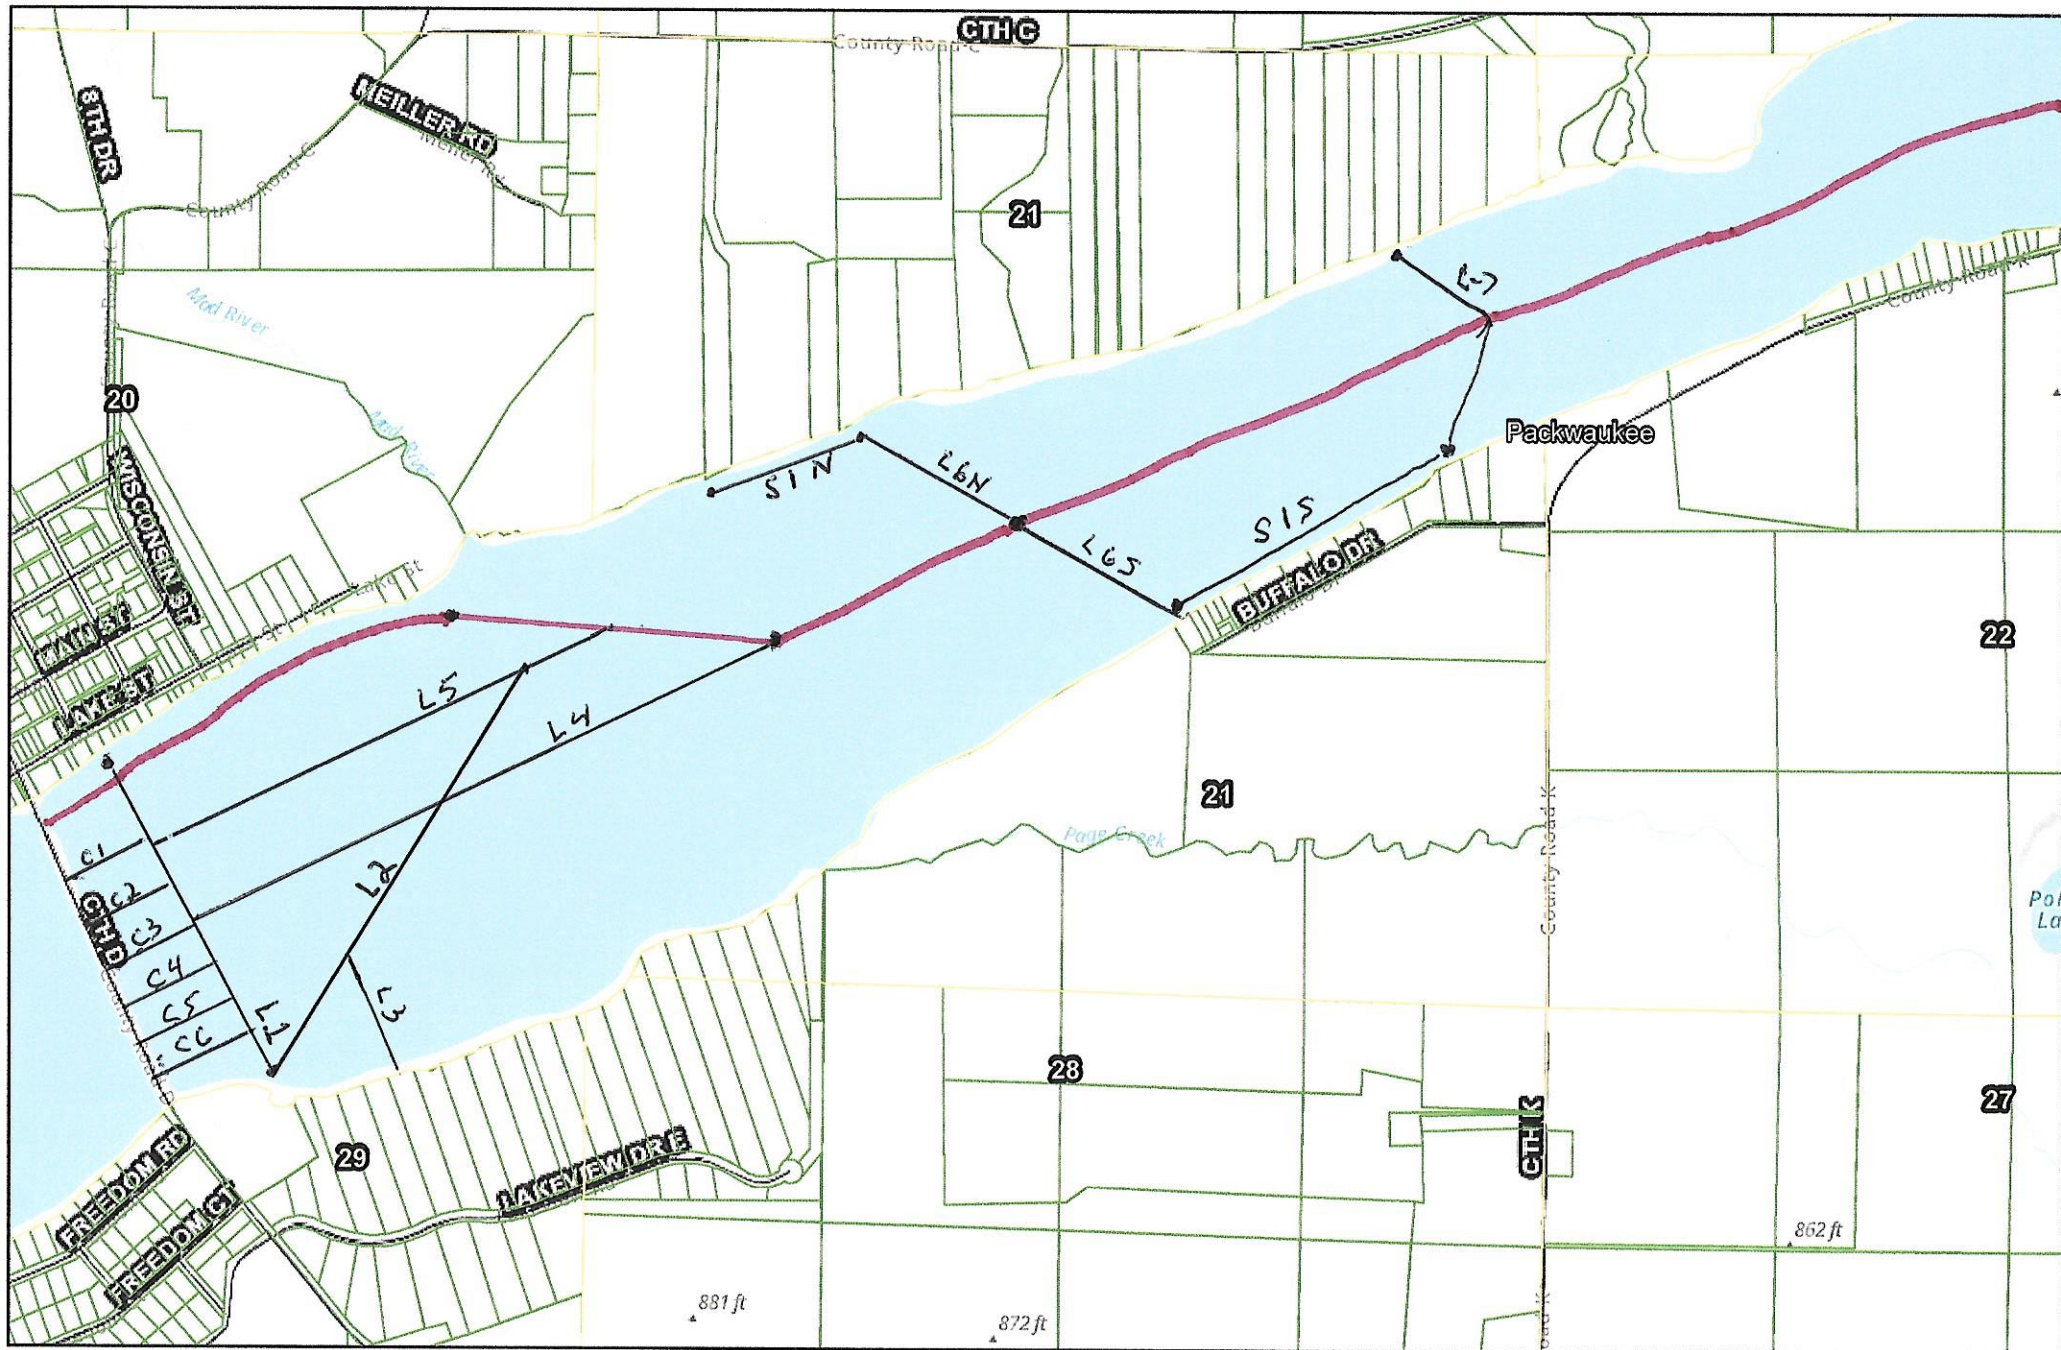

Buffalo Lake Segment 4

1 inch equals 1,505 feet

MARQUETTE COUNTY

WISCONSIN

Current Time: 3/16/2021 10:32 AM

DISCLAIMER: This map is not guaranteed to be accurate, correct, current, or complete and conclusions drawn are the responsibility of the user.